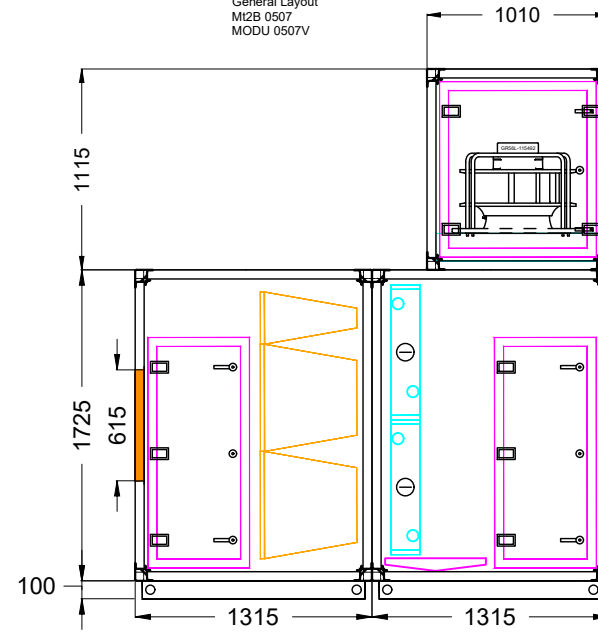

Top View

General Layout  
M12B 0507  
MODU 0507V

Right View

UNLESS OTHERWISE SPECIFIED  
DIMENSIONS ARE IN MILLIMETERS  
BREAK AND DEBUR ALL SHARP EDGES

DO NOT SCALE DRAWING

Rev	By	Date	Description
00	Toh	21/11/2017	Initial Released

<b>AIR DESIGN PTY. LTD.</b> © A.C.N. 010 185 958 45 NESTOR DRIVE, MEADOWBROOK, QUEENSLAND, AUSTRALIA. 4131 TELEPHONE: (07) 32 999 888 FACSIMILE: (07) 32 999 800					
DRAWN: Toh	DATE: 21/11/2017	General Layout MODU 0507V			
CHKED: --	DATE: --	-			
APPRD: --	DATE: --	-			
DRAWING NO: -	REV: 00	SCALE: N.T.S.	SIZE: A3		